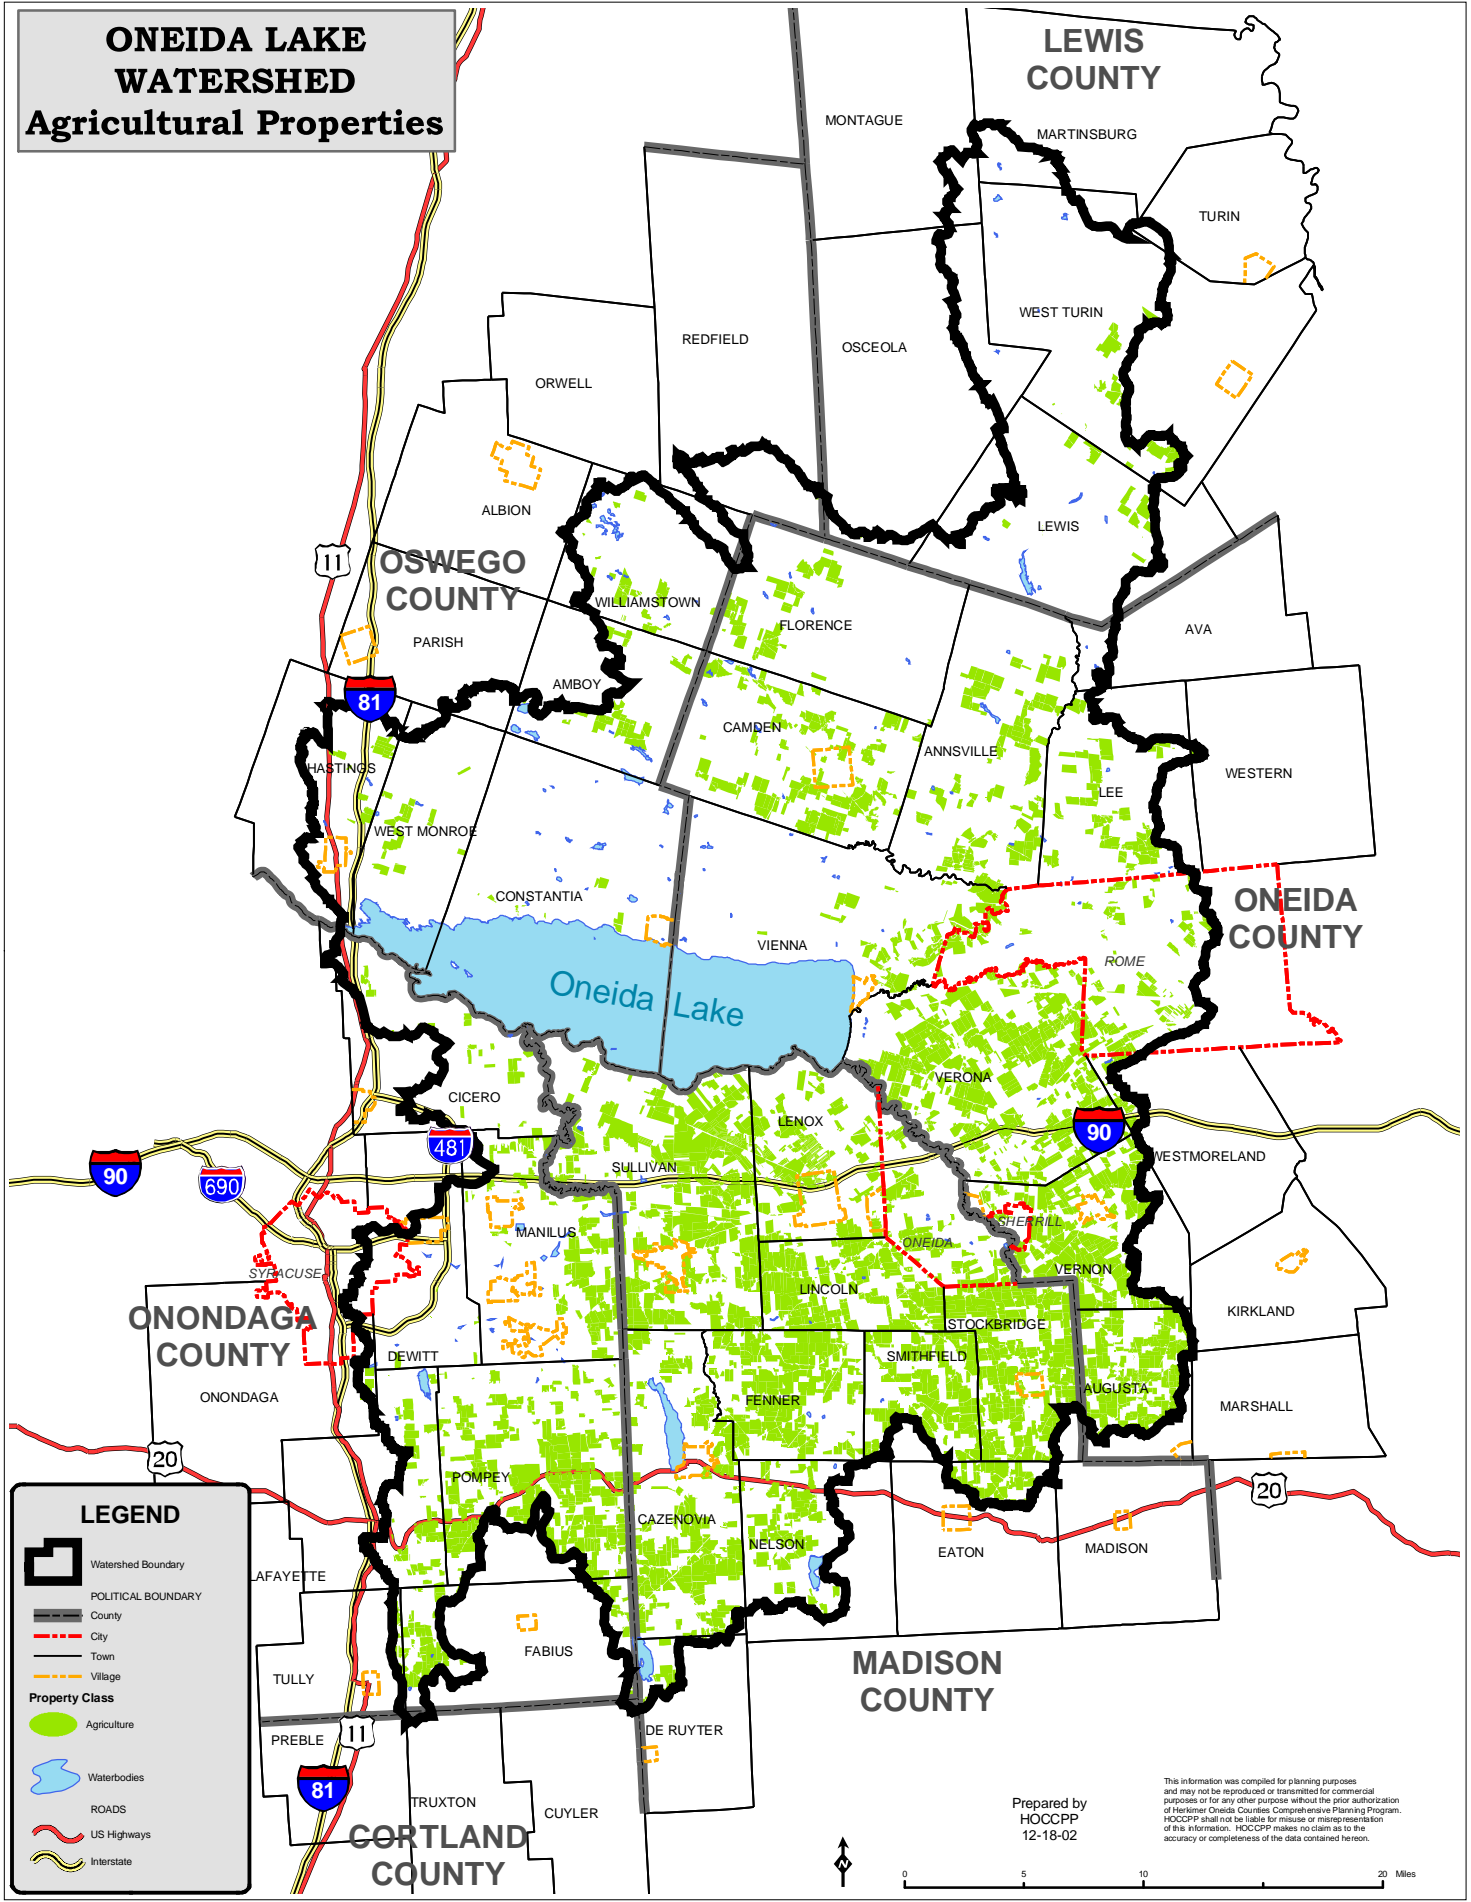

ONEIDA LAKE WATERSHED

Agricultural Properties

LEGEND

- Watershed Boundary
- **POLITICAL BOUNDARY**
- County
- City
- Town
- Village
- **Property Class**
- Agriculture
- Waterbodies
- **ROADS**
- US Highways
- Interstate

Prepared by
HOCCPP
12-18-02