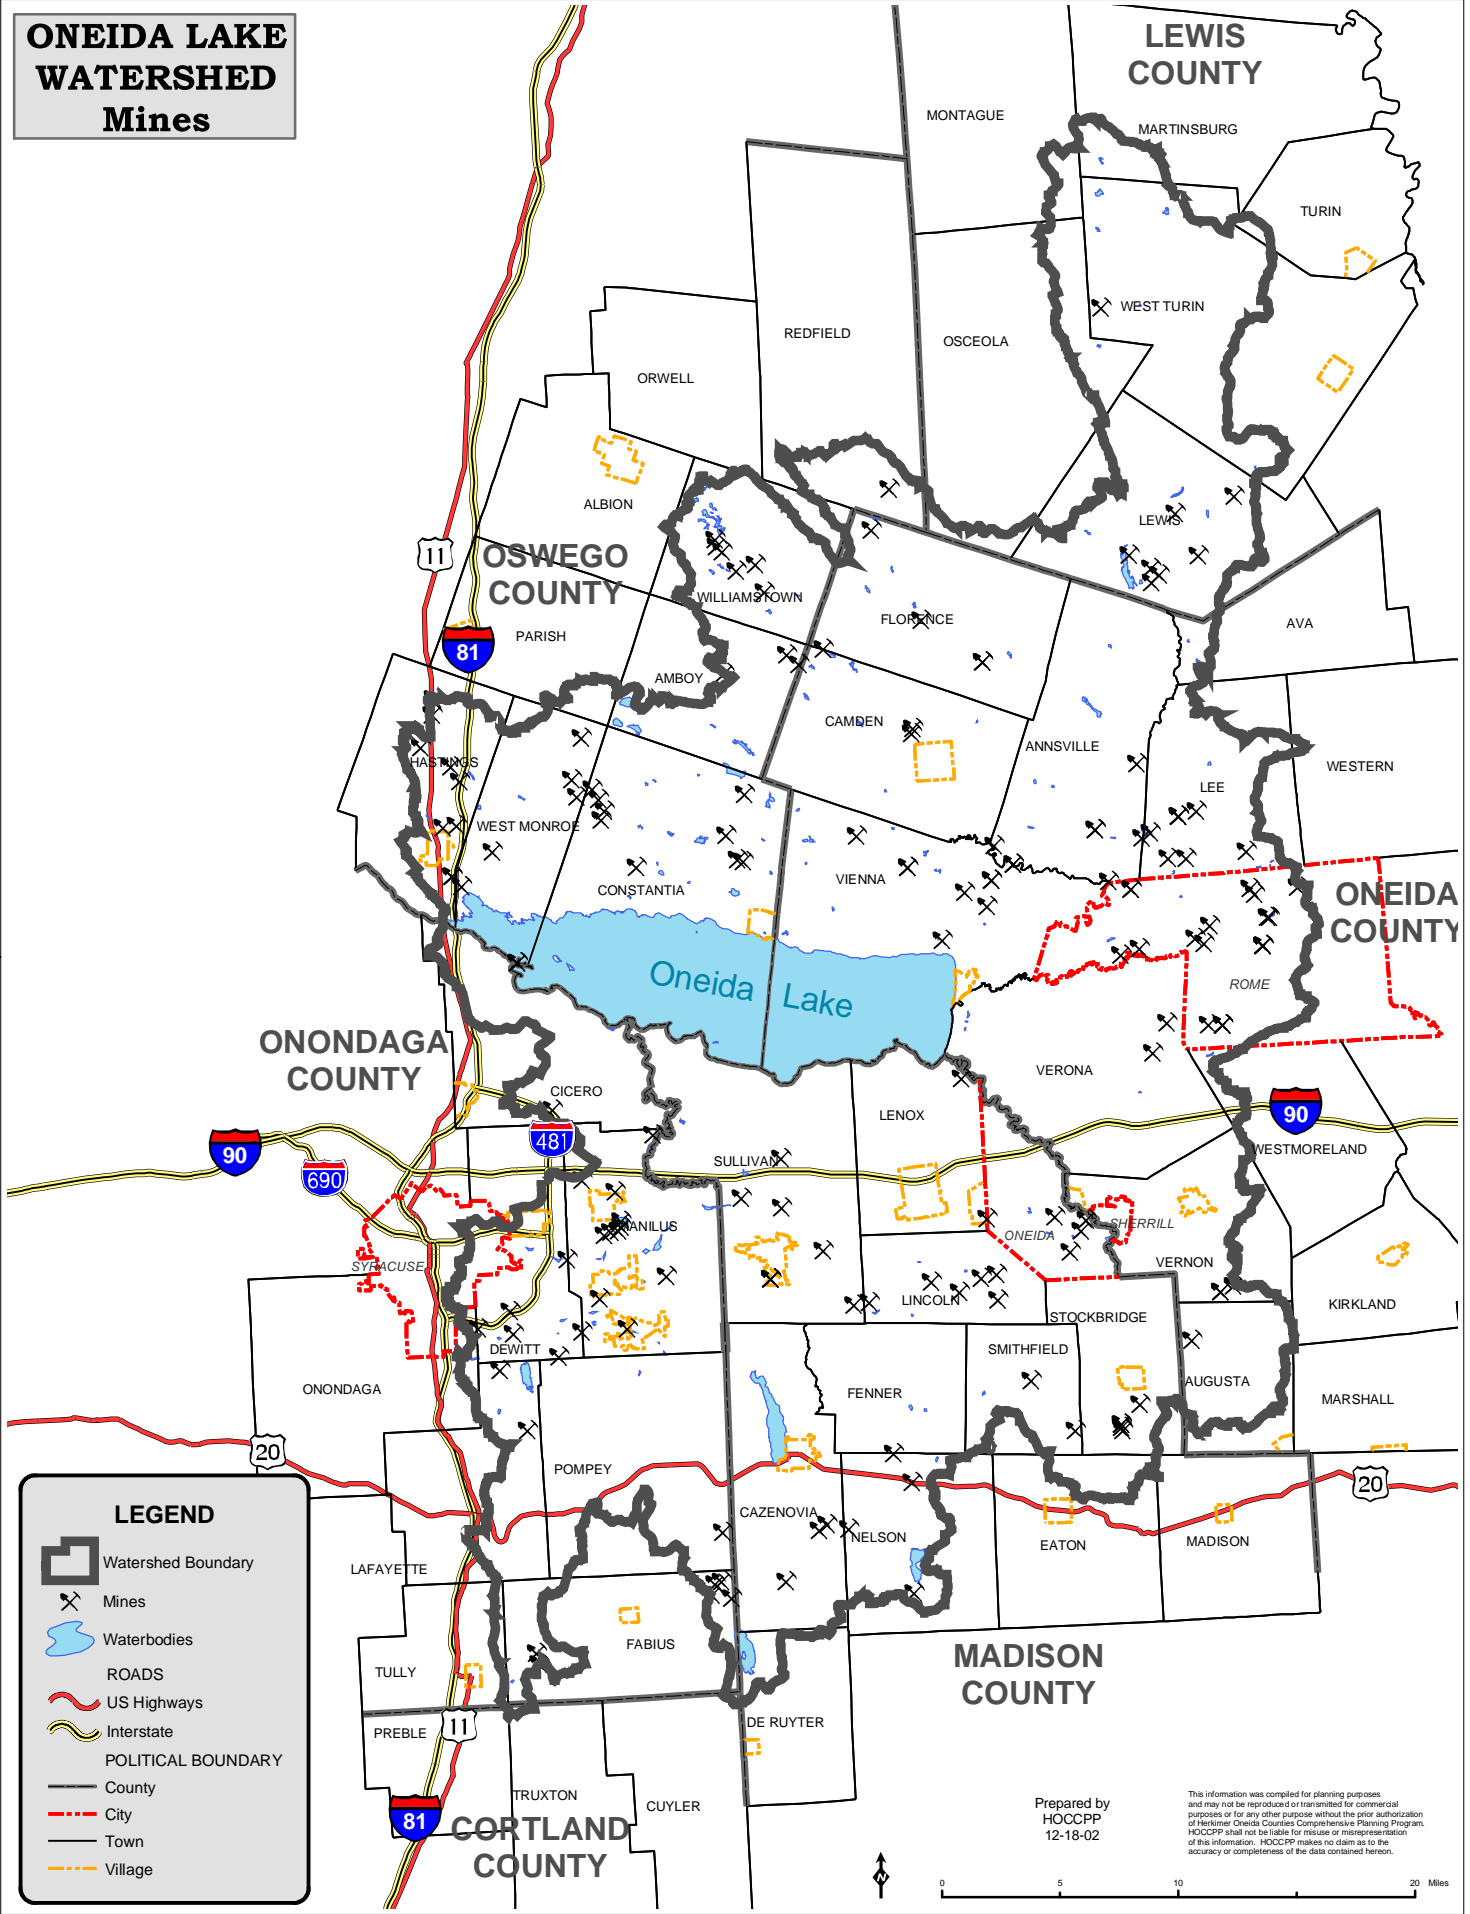

ONEIDA LAKE WATERSHED Mines

LEGEND

- Watershed Boundary
- Mines
- Waterbodies
- **ROADS**
- US Highways
- Interstate
- **POLITICAL BOUNDARY**
- County
- City
- Town
- Village

Prepared by
HOCCPP
12-18-02