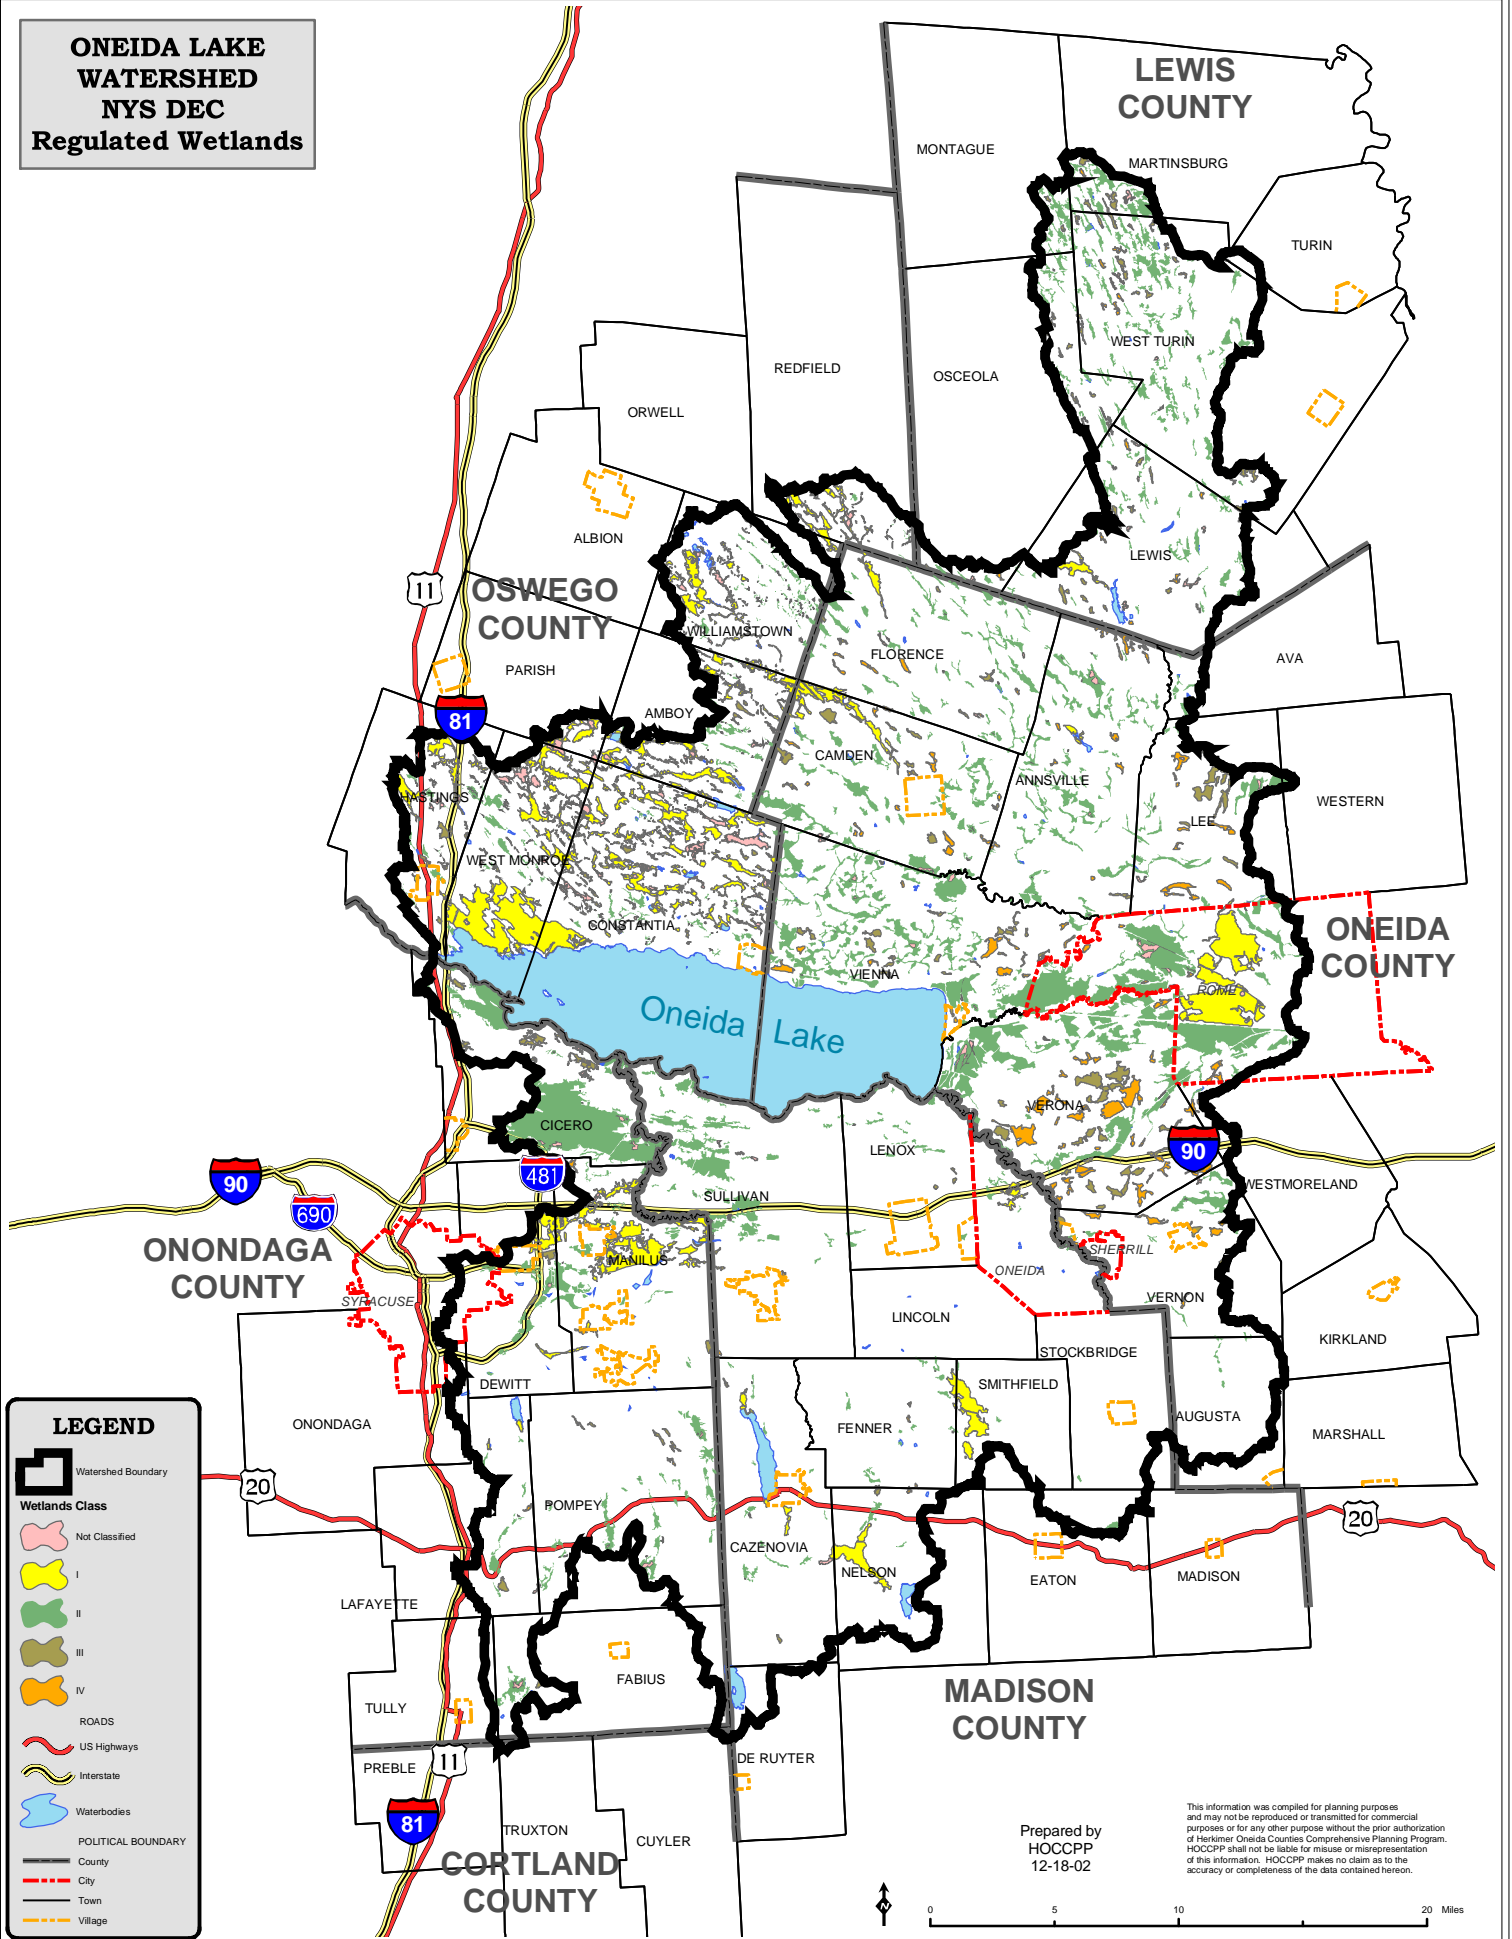

**ONEIDA LAKE
WATERSHED
NYS DEC
Regulated Wetlands**

LEGEND

- Watershed Boundary
- Wetlands Class
  - Not Classified
  - I
  - II
  - III
  - IV
- ROADS
  - US Highways
  - Interstate
- Waterbodies
- POLITICAL BOUNDARY
  - County
  - City
  - Town
  - Village

Prepared by
HOCCPP
12-18-02